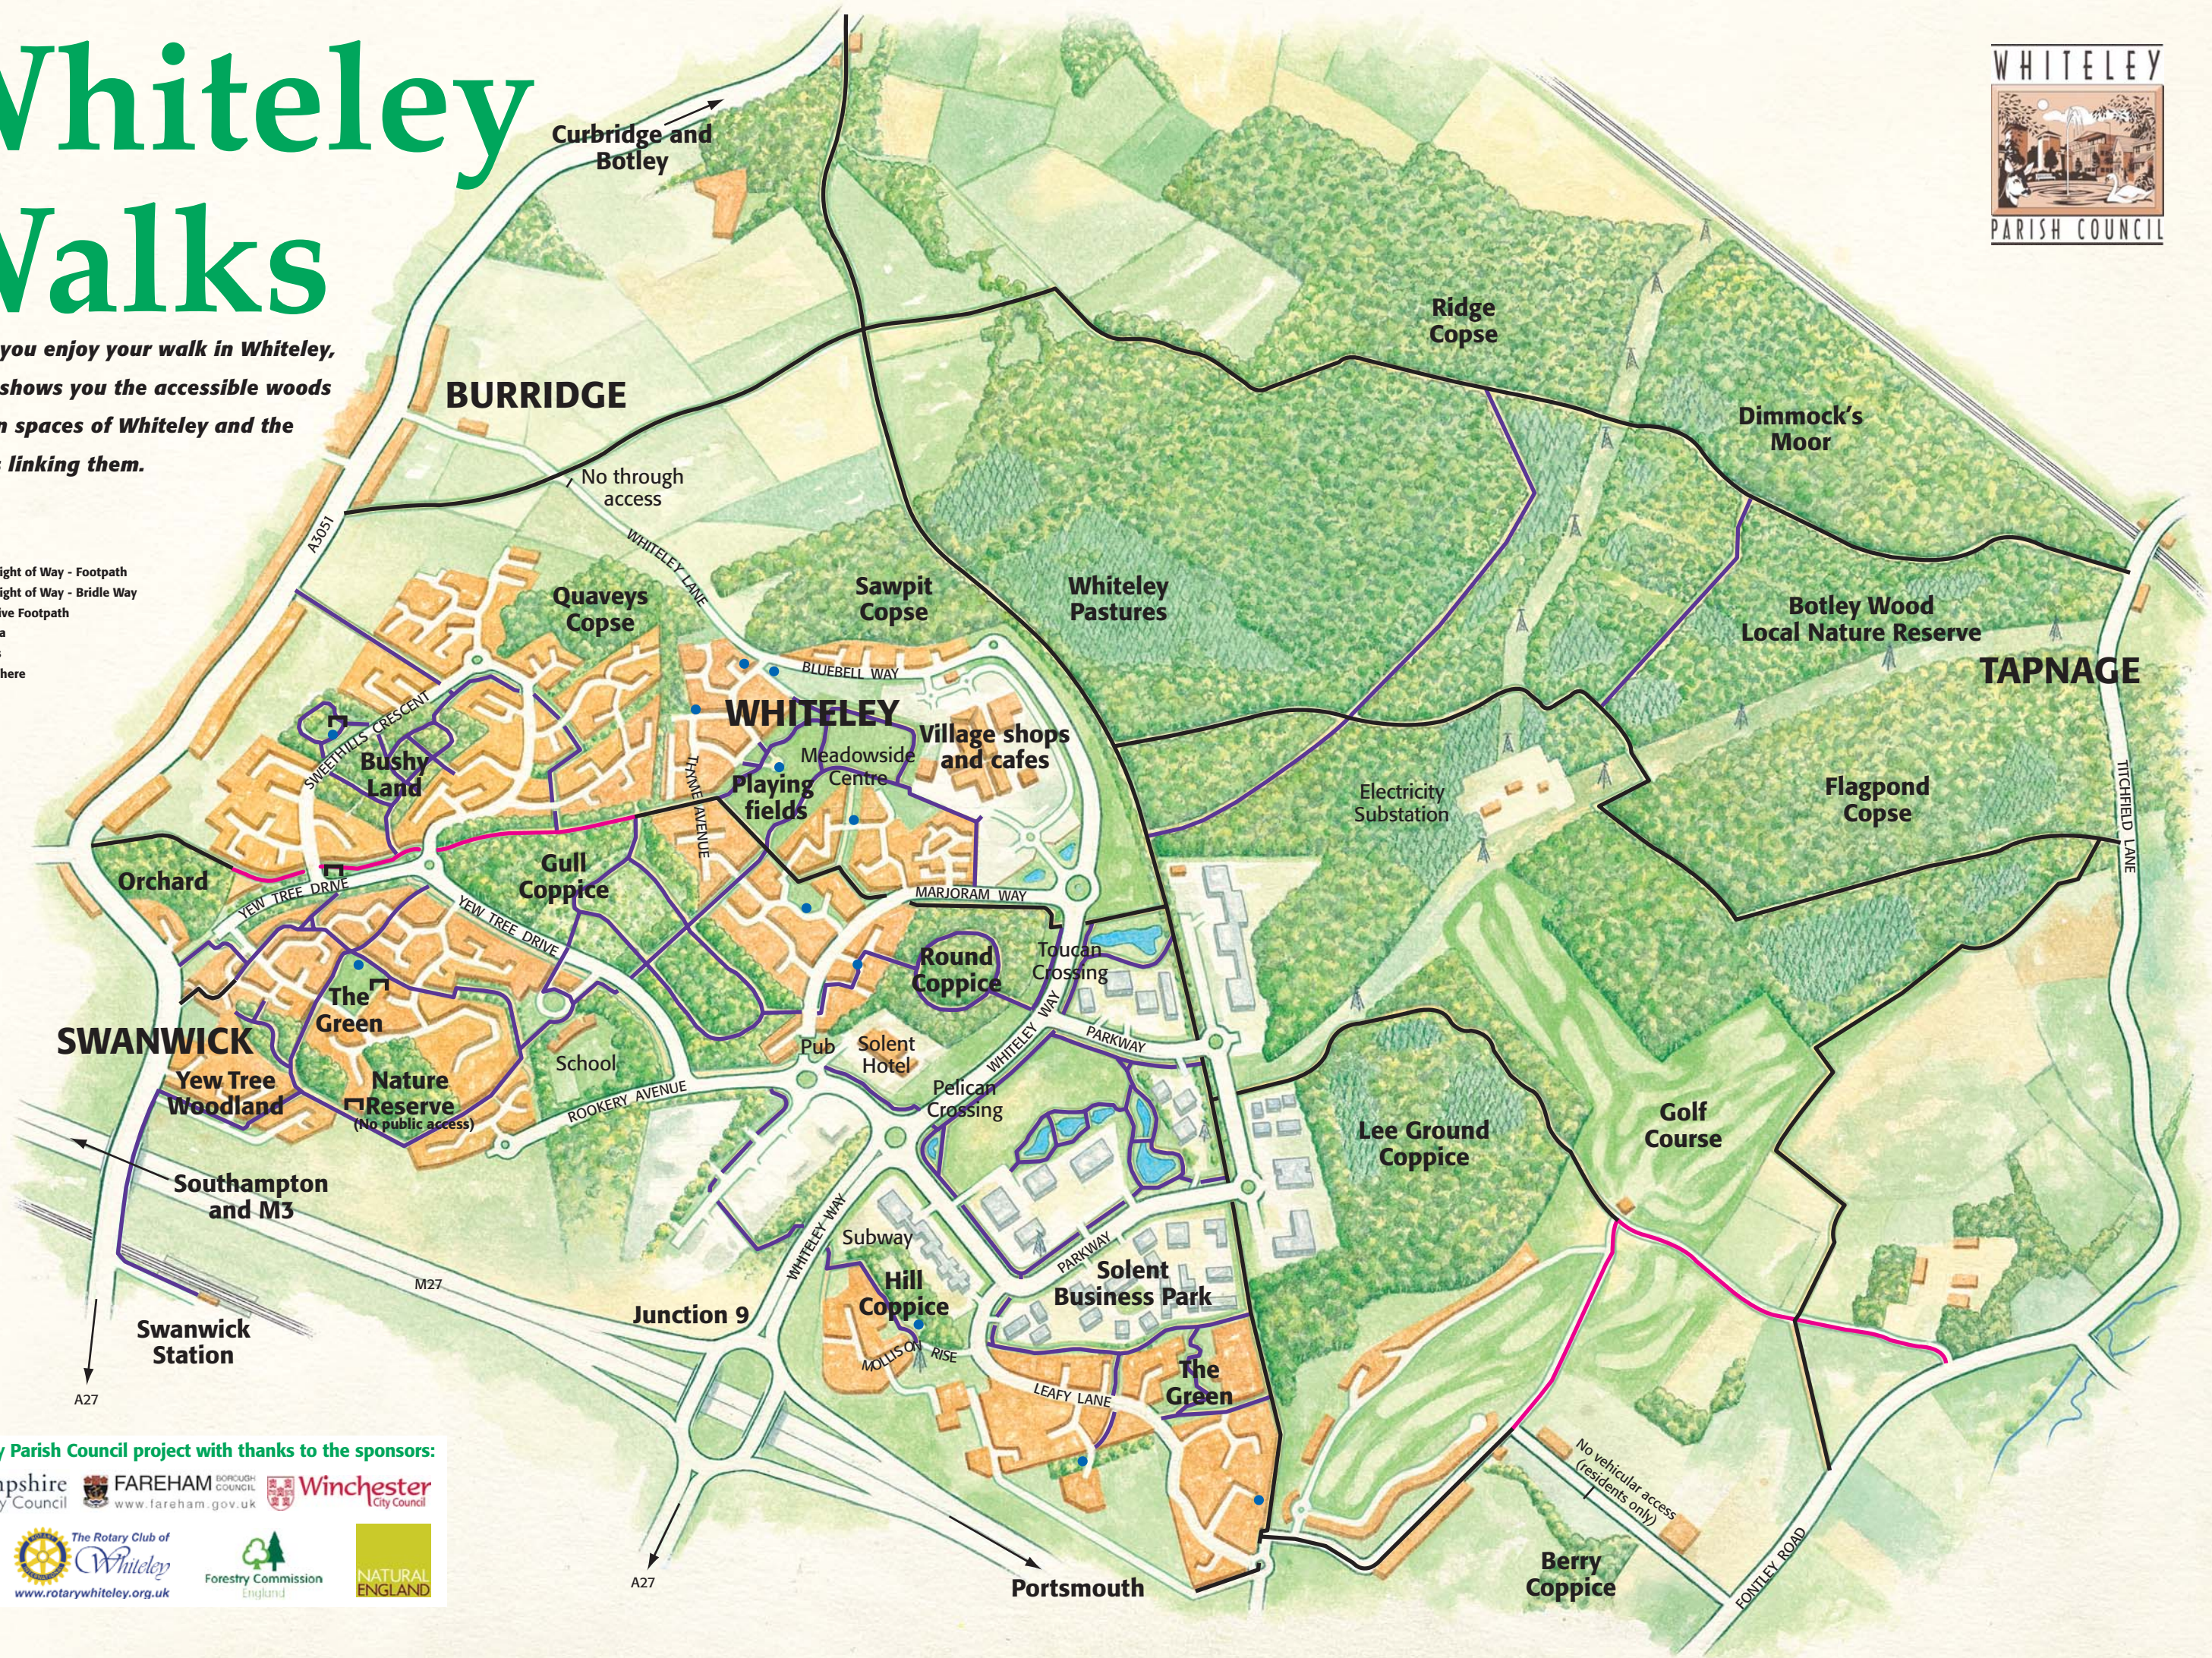

Whiteley Walks

We hope you enjoy your walk in Whiteley, this map shows you the accessible woods and green spaces of Whiteley and the pathways linking them.

- Public Right of Way - Footpath
- Public Right of Way - Bridle Way
- Permissive Footpath
- Play area
- Benches
- You are here

A Whiteley Parish Council project with thanks to the sponsors: